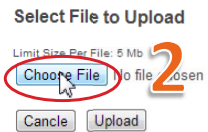

เลือกไฟล์ที่ต้องการ Upload