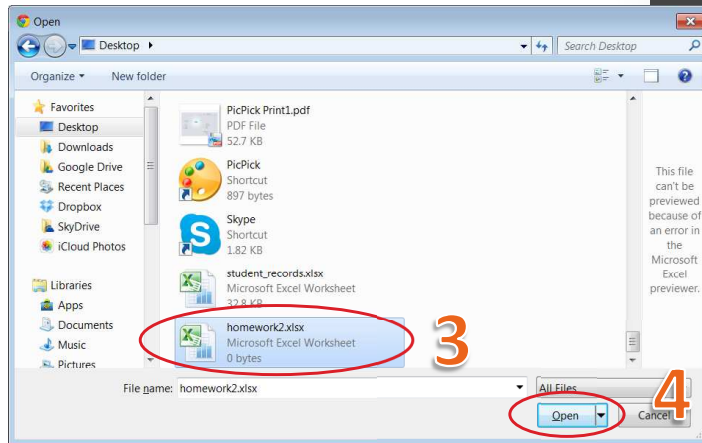

เลือกไฟล์ที่ต้องการ Upload